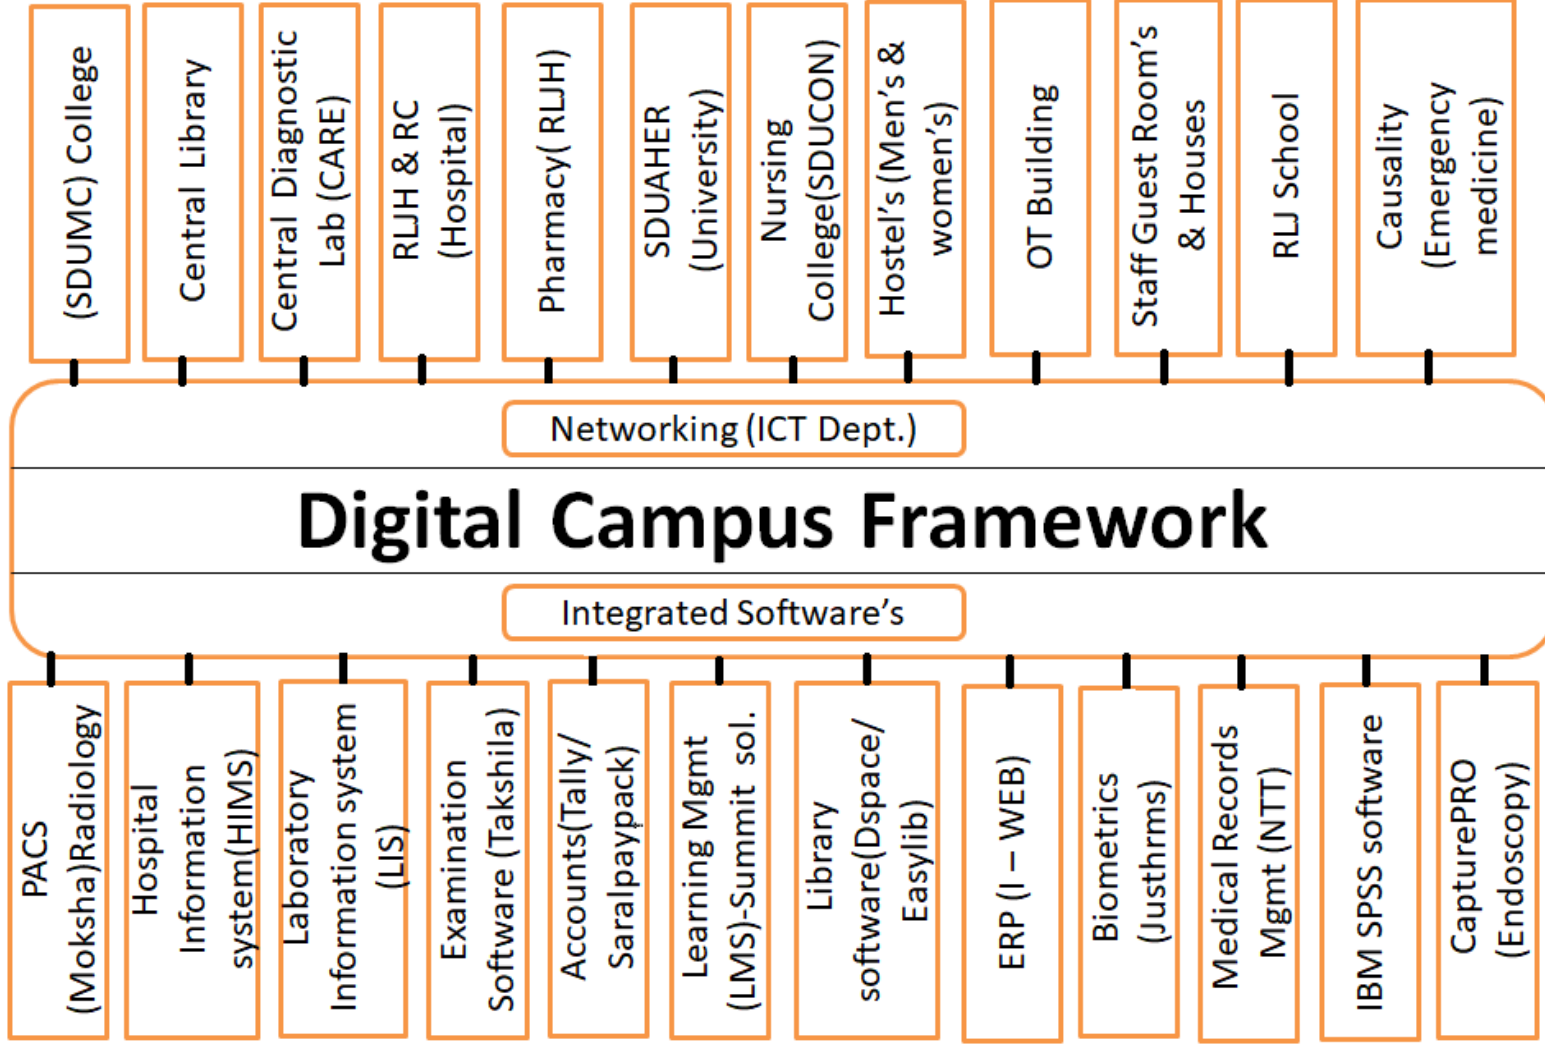

SDUAHER CAMPUS NETWORK DIAGRAM

NETWORK / APPLICATION ARCHITECTURE

Client Layer

Network Layer

External Interfaces

Application Layer

NETWORK INTEGRATED SOLUTION FRAMEWORK

Registrar
Sri Devaraj Urs Academy of Higher
Education and Research
Tamaka, Kolar - 563 103.

Vice Chancellor
Sri Devaraj Urs Academy of
Higher Education and Research,
Tamaka, Kolar-563101.