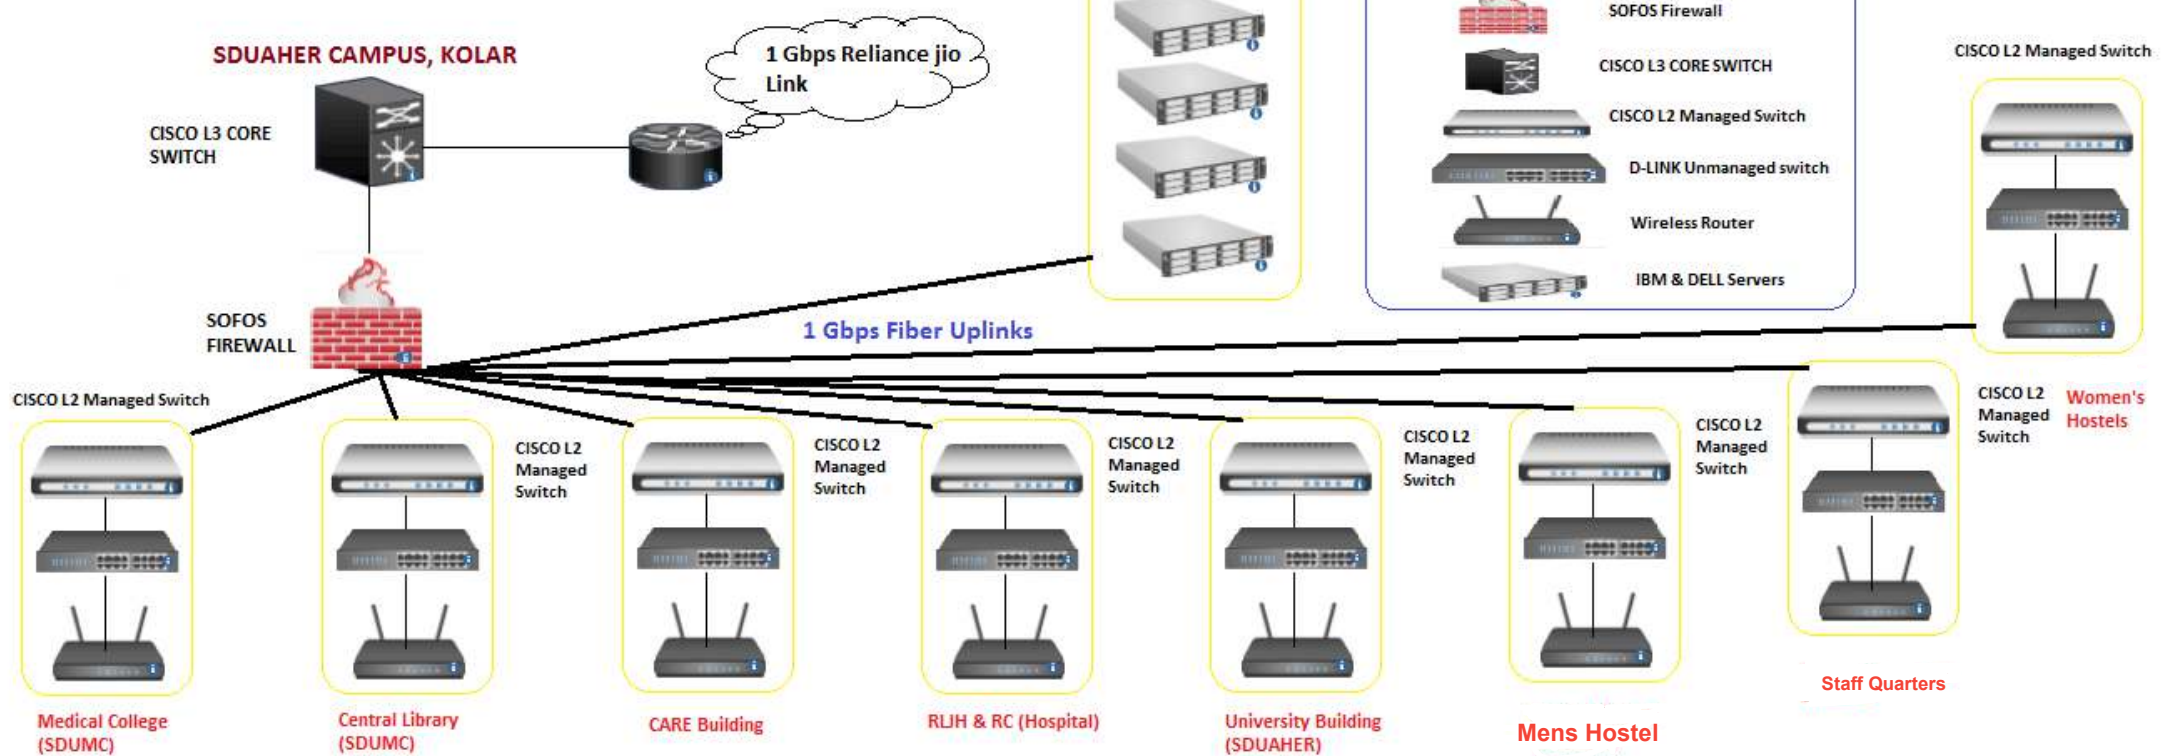

SDUAHER CAMPUS NETWORK DIAGRAM

NETWORK / APPLICATION ARCHITECTURE

Client Layer

Network Layer

External Interfaces

Application Layer

NETWORK INTEGRATED SOLUTION FRAMEWORK

Registrar
Sri Devaraj Urs Academy of Higher
Education and Research
Tamaka, Kolar - 563 103.